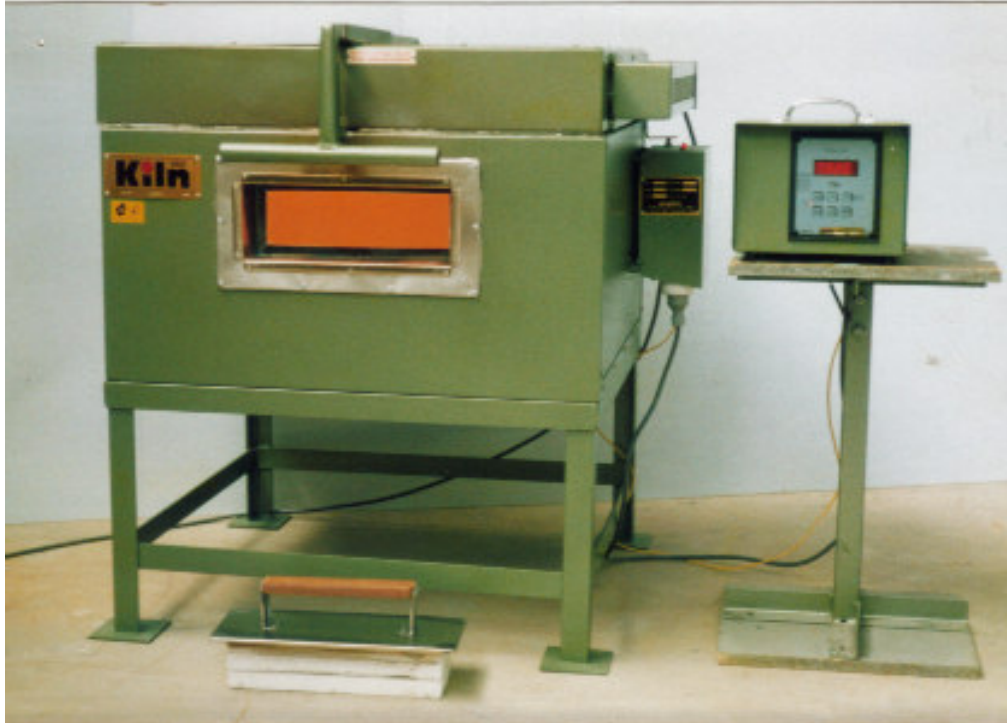

125 Broadway,
Bassendean, WA 6054
Telephone: (61) 8 9377-1222
Fax: (61) 8 9377-1255
ABN 95 095 119 798

KILNS FOR CRAFT
ELECTRIC & GAS
INDUSTRIAL FURNACES
THERMOCOUPLES &
PYROMETERS
ELEMENTS
LABORATORY OVENS
SPECIAL PURPOSE
KILNS, OVENS,
FURNACES

GLASS SLUMPING AND FUSING FURNACES

Ambient to 850 deg c
1,2 and 3 phase furnaces available
Roof elements
C tick compliant
Insulated for rapid heating and cooling
Window size is 280 x 80mm
Set up for a remote plug in controller
"K" type thermocouple
Three standard models available